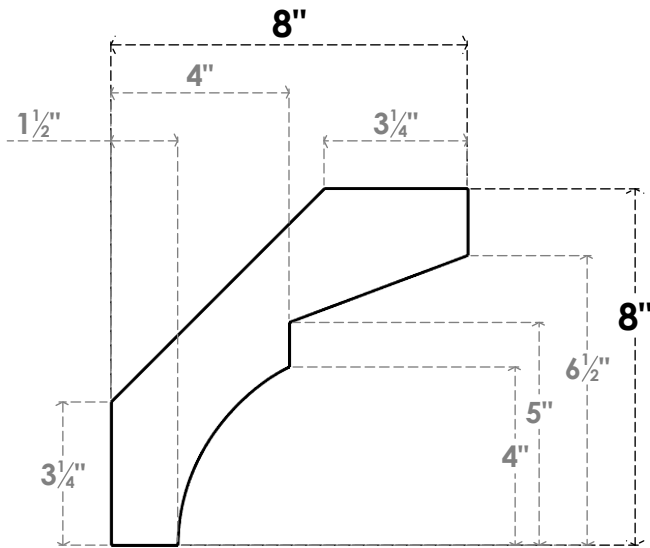

ITEM NUMBER: BRCPO030X08000X08000MON

3"W X 8"D X 8"H MONTEREY ARCHITECTURAL GRADE PVC OPEN BRACE

SIDE PROFILE

FRONT PROFILE

ISOMETRIC

EKENA MILLWORK
2300 WEST MAIN ST.
CLARKSVILLE, TX 75426
TOLL FREE: 866-607-0453
WWW.EKENAMILLWORK.COM