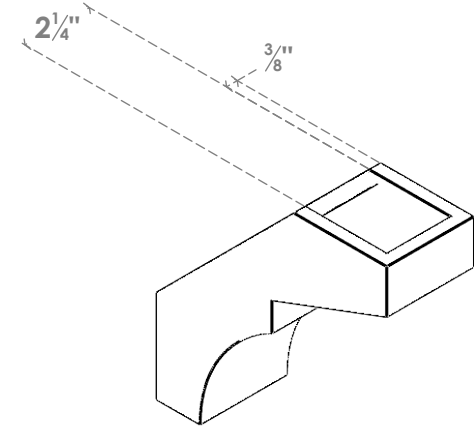

ITEM NUMBER: BRCPO030X08000X08000MON

3"W X 8"D X 8"H MONTEREY ARCHITECTURAL GRADE PVC OPEN BRACE

SIDE PROFILE

FRONT PROFILE

ISOMETRIC

EKENA MILLWORK
2300 WEST MAIN ST.
CLARKSVILLE, TX 75426
TOLL FREE: 866-607-0453
WWW.EKENAMILLWORK.COM