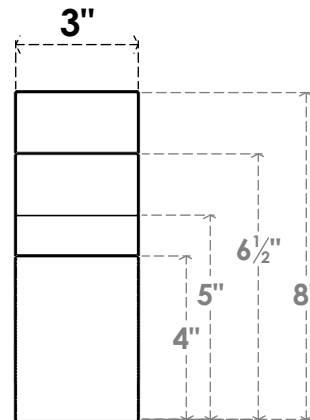

ITEM NUMBER: BRCPO030X08000X08000MON

3"W X 8"D X 8"H MONTEREY ARCHITECTURAL GRADE PVC OPEN BRACE

SIDE PROFILE

FRONT PROFILE

ISOMETRIC

EKENA MILLWORK
2300 WEST MAIN ST.
CLARKSVILLE, TX 75426
TOLL FREE: 866-607-0453
WWW.EKENAMILLWORK.COM